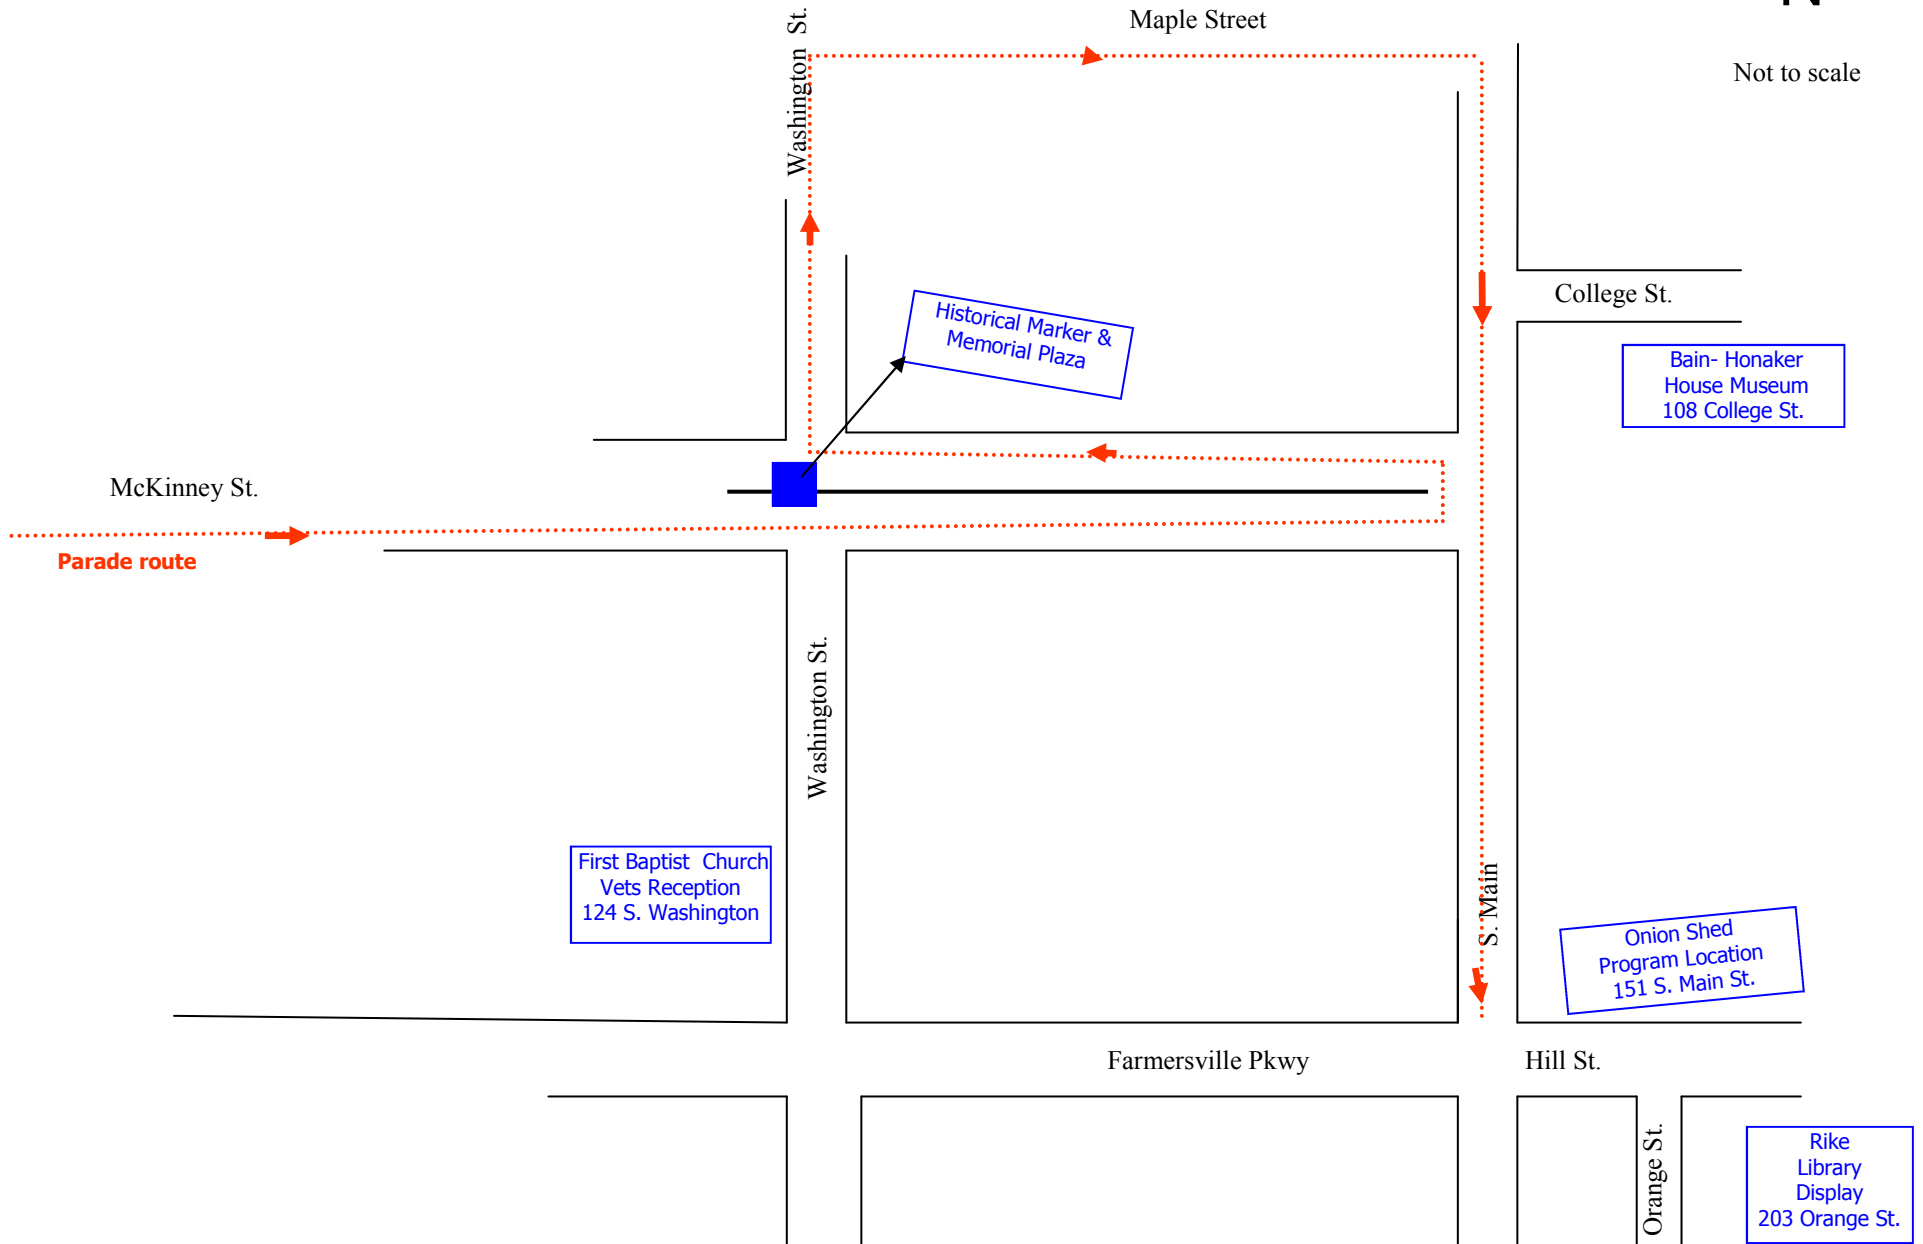

Audie Murphy Day in Historic Downtown Farmersville June 19, 2010

Not to scale

McKinney St.

Parade route

Washington St.

Maple Street

Washington St.

College St.

Bain- Honaker
House Museum
108 College St.

First Baptist Church
Vets Reception
124 S. Washington

S. Main

Onion Shed
Program Location
151 S. Main St.

Farmersville Pkwy

Hill St.

Orange St.

Rike
Library
Display
203 Orange St.

Historical Marker &
Memorial Plaza