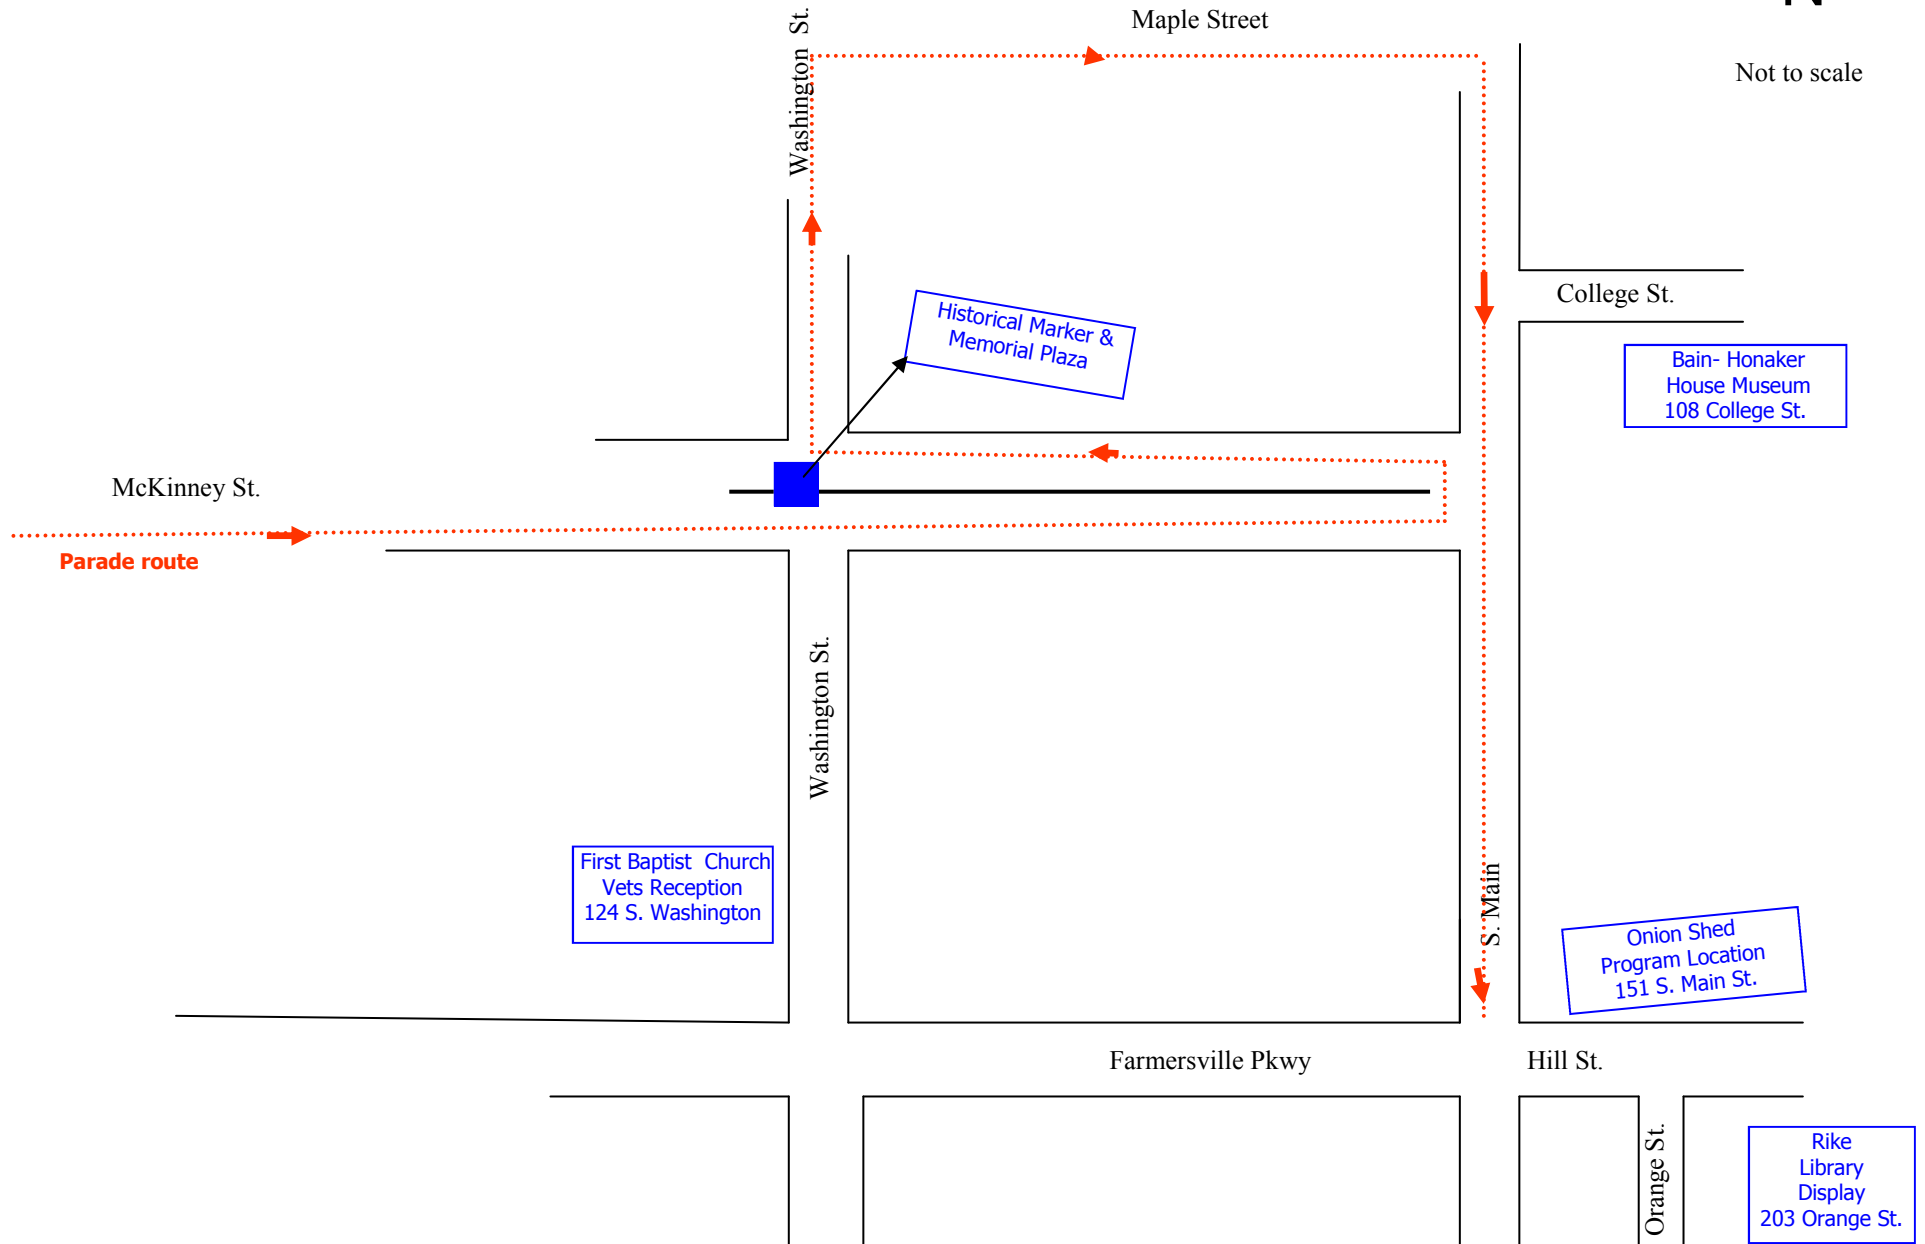

Audie Murphy Day in Historic Downtown Farmersville June 19, 2010

Not to scale

Parade route

McKinney St.

Washington St.

Maple Street

College St.

Bain- Honaker
House Museum
108 College St.

Washington St.

First Baptist Church
Vets Reception
124 S. Washington

S. Main

Onion Shed
Program Location
151 S. Main St.

Farmersville Pkwy

Hill St.

Orange St.

Rike
Library
Display
203 Orange St.